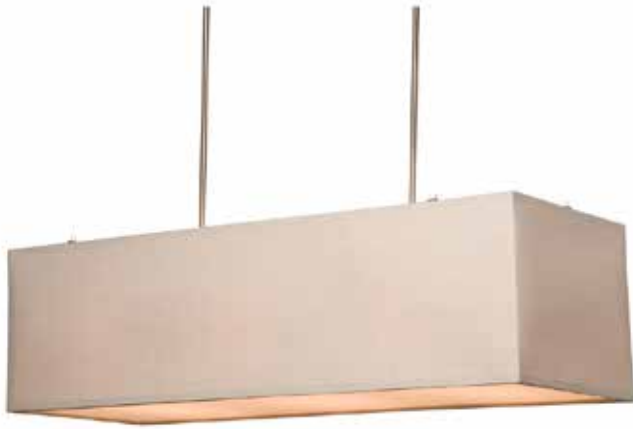

Mercer Street 5 Light Oatmeal Island Light

Mercer Street Rectangle chandelier featuring a beautiful Oatmeal Linen Shade, with bottom acid white glass diffuser

ORDERING

Model	SC5430M
Collection	Mercer Street
Finish	Oatmeal

PRODUCT DIMENSIONS (inches)

Width	15
Length	44
Height	12
Overall Height	48
Ext.	
Chain Inc.	
Rods Inc.	4x12" + 4x6"
Wire Length	120
Canopy Size	
Sloped Ceiling	Yes

BULBS

Bulbs Included	No
Bulb Qty.	5
Wattage	60
Dimmable	Yes
Socket Base Type	Medium Base
Lumens (LED)	
CRI (LED)	
Kelvin (LED)	