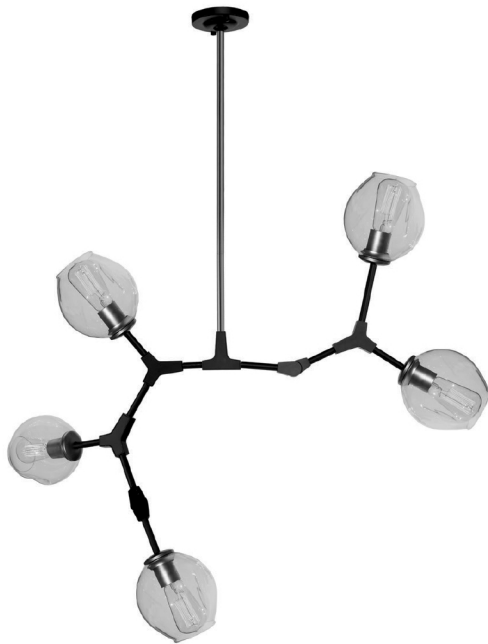

Organic JA14025VB 5 Light Chandelier

From Designer Jo Alcorn, the “Organic” collection features a black frame with vintage brass accents. This collection features a clear circular dimple glass. The arms can be adjusted to any configuration desired. Comes with extra rods for height adjustment and a handstraight for sloped ceilings.

ORDERING

Model	JA14025VB
Collection	Organic
Finish	Vintage Brass

PRODUCT DIMENSIONS (inches)

Width	30
Length	40
Height	32
Overall Height	
Ext.	
Chain Inc.	
Rods Inc.	3X12” + 1X6”
Wire Length	60
Canopy Size	
Sloped Ceiling	No

BULBS

Bulbs Included	No
Bulb Qty.	5
Wattage	100
Dimmable	Yes
Socket Base Type	Medium Base
Lumens (LED)	
CRI (LED)	
Kelvin (LED)	

PACKAGING DIMENSIONS

Weight	Length	Width	Height
12	30	18	14

OTHER

UPC	778350009478
Material	Metal & Clear Glass
Safety Rated	Interior/Dry
Listing	UL
Warranty	