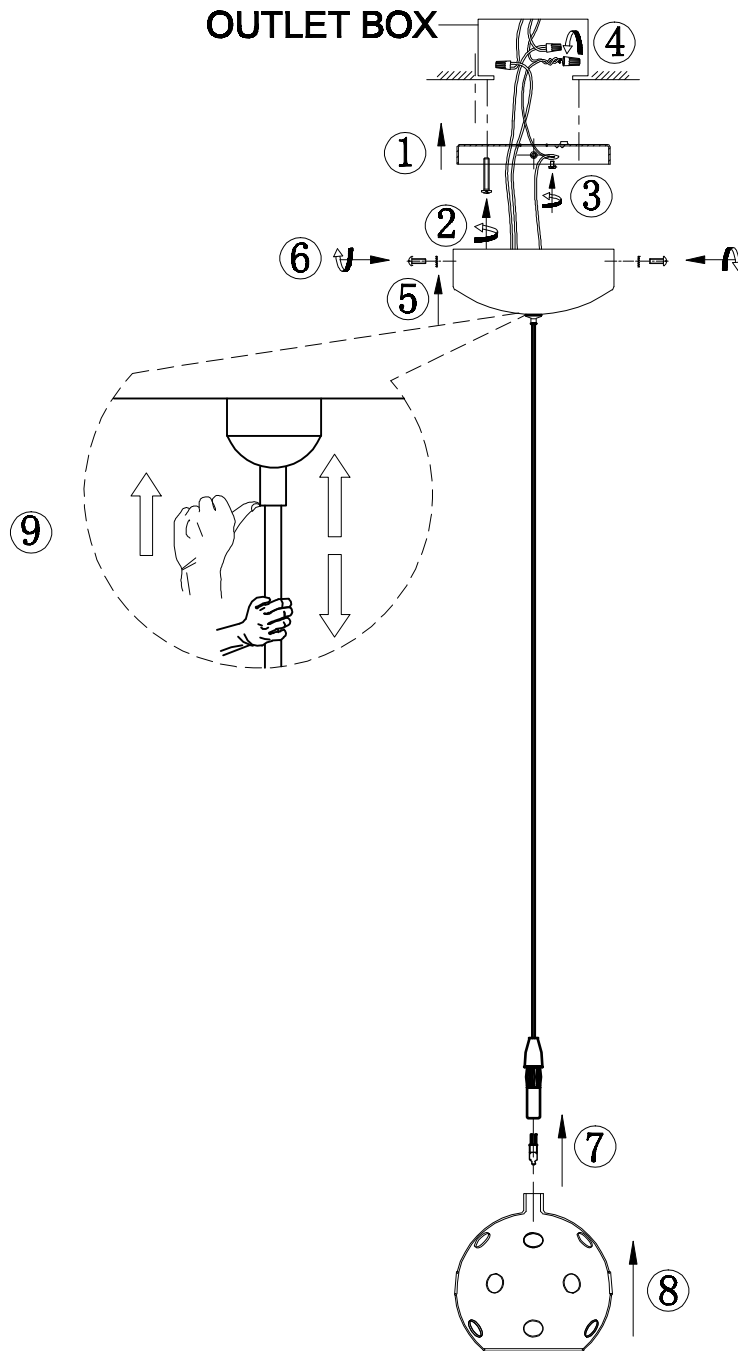

# INSTALLATION INSTRUCTION

Item No. : CA101

## FEATURE

● 120V~60HZ

● Lamp Type: G4 Max. 35W 12V~

The lamp can be only indoor used